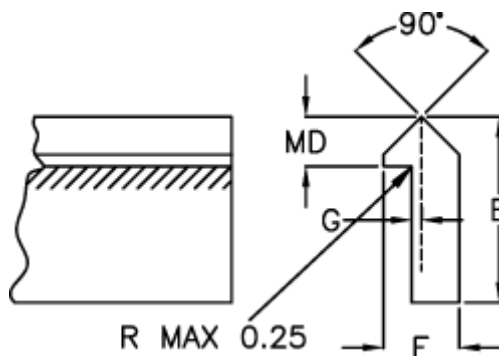

# Data Sheet

Article number: 055910500

Description: Single edge track TS1SS 500mm

## Measures

---

E = 11.09

F = 4.74

G = 0.78

Kg/m = 0.272

MD(T) = 3.17